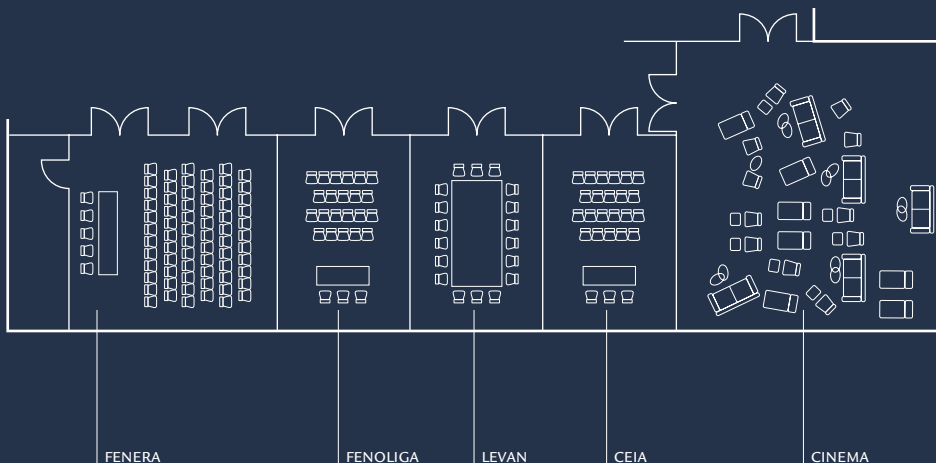

MEZZANINE

Connect with us online

parkplaza.com

[#parkplaza](https://twitter.com/parkplaza)