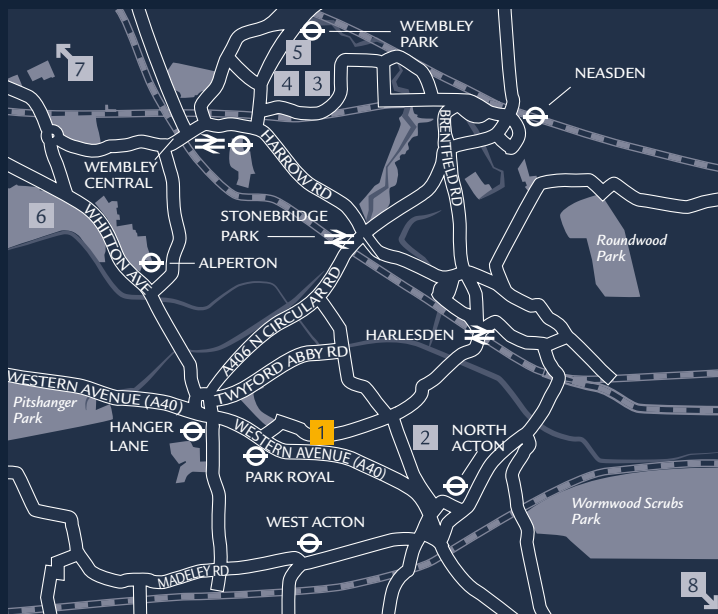

PARK PLAZA LONDON PARK ROYAL

FROM ATTENDING THE POPULAR EVENTS AT WEMBLEY STADIUM TO INDULGING IN DESIGNER RETAIL THERAPY AT WESTFIELD LONDON SHOPPING CENTRE, THE ALL-NEW PARK PLAZA LONDON PARK ROYAL MAJORS ON CONVENIENCE.

Leisure guests are perfectly located for a fascinating tour of the Harry Potter Studios, a spot of shopping at the London Designer Outlet or a round of golf at Sudbury Golf Club. Cultural attractions such as Kew Gardens and Chiswick Park are also nearby, and the West End with designer shopping and live entertainment is only a short tube ride away. The hotel is well connected to London's rail network and London Heathrow Airport is within easy reach.

The all-new Park Plaza London Park Royal offers four-star comfort and convenience in West London. With modern facilities, a welcoming atmosphere and convenient location the hotel is the perfect choice for families, independent travellers and business guests.

628 Western Avenue, Acton, London W3 0TA

T: +44 (0) 845 241 3328 F: +44 (0) 845 241 7202

ppprinfo@pphe.com

parkplaza.com/parkroyal

1 PARK PLAZA LONDON PARK ROYAL	6 SUDBURY GOLF CLUB
2 PARK ROYAL BUSINESS PARK	7 HARRY POTTER STUDIOS
3 WEMBLEY STADIUM	8 WESTFIELD LONDON
4 SSE WEMBLEY ARENA	
5 ITV FOUNTAIN STUDIOS