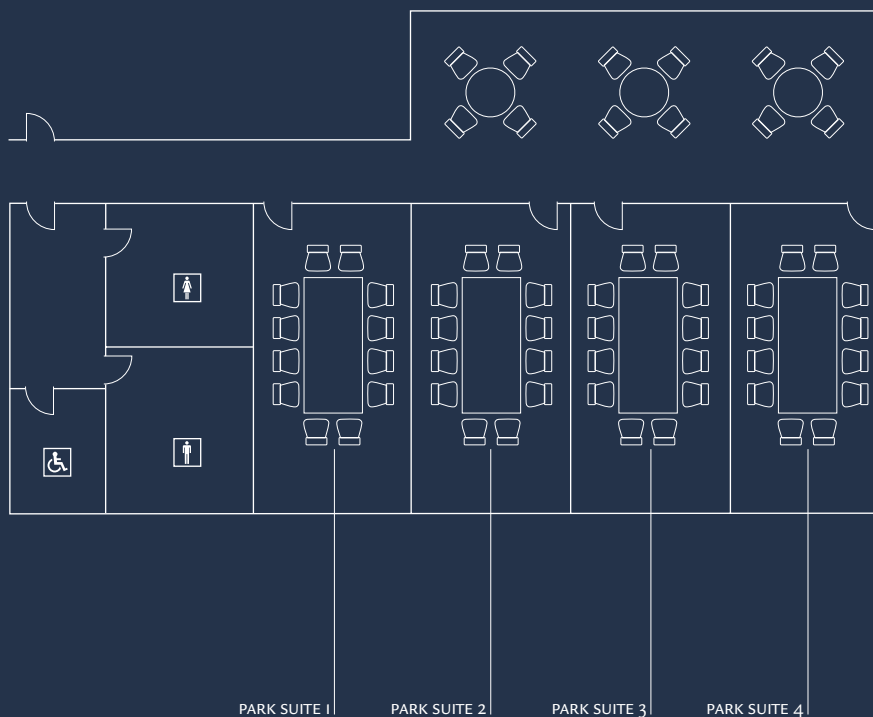

MEETINGS AND EVENTS

The hotel's four function rooms offer a total of 84m² of flexible meeting space.

All meeting rooms benefit from natural daylight, complimentary high speed Wi-Fi, individual air-conditioning, and state-of-the-art audio-visual equipment.

Each meeting room is approximately 21m² and some feature movable partitions to create larger spaces with flexible set-ups.

ROOM NAME	DIMENSION W X L X H(M)	SIZE (M²)	THEATRE	BOARD ROOM	U-SHAPE	CLASS ROOM	CABARET DINNER	DINNER DANCE	RECEP- TION
GROUND FLOOR									
PARK SUITE 1	3.5 x 6.1 x 3.1	21.1	20	12	-	-	-	-	-
PARK SUITE 2	3.5 x 6.1 x 3.1	21.1	20	12	-	-	-	-	-
PARK SUITE 3	3.5 x 6.1 x 3.1	21.1	20	12	-	-	-	-	-
PARK SUITE 4	3.5 x 6.1 x 3.1	21.1	20	12	-	-	-	-	-
PARK SUITE 1+2	6.9 x 6.1 x 3.1	42.2	48	-	15	24	20	40	55
PARK SUITE 3+4	6.9 x 6.1 x 3.1	42.2	48	-	15	24	20	40	55

GROUND FLOOR

Connect with us online

[parkplaza.com/stayintouch](https://www.parkplaza.com/stayintouch)

#parkplaza

Female WC

Male WC

Accessible WC