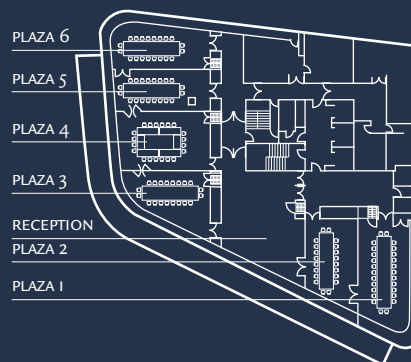

PLAZA SUITES

Connect with us online

parkplaza.com

#parkplaza