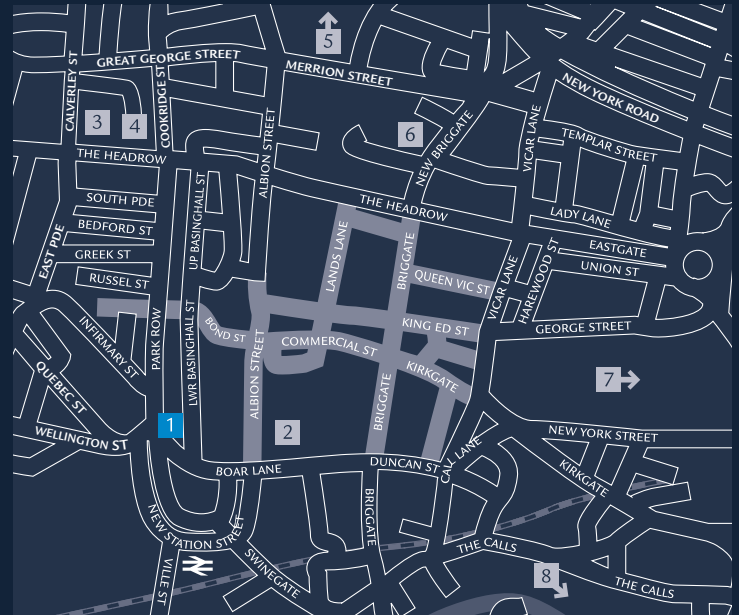

# PARK PLAZA LEEDS

THE IDEAL CITY-CENTRE  
BASE FOR LEISURE AND  
BUSINESS TRAVELLERS.

[parkplaza.com/leeds](http://parkplaza.com/leeds)

**Park Plaza**  
LEEDS

# PARK PLAZA LEEDS

SITUATED ON THE CITY SQUARE OPPOSITE LEEDS RAILWAY STATION AND JUST 10 MILES FROM LEEDS BRADFORD AIRPORT, PARK PLAZA LEEDS IS EASILY ACCESSIBLE BY ROAD, AIR AND RAIL. THE HOTEL IS PERFECT FOR CORPORATE GUESTS AS WELL AS COUPLES AND FAMILIES LOOKING TO ENJOY A FUN-FILLED BREAK.

Contemporary and welcoming, Park Plaza Leeds is perfectly placed for the city's key tourist attractions, including the City Art Gallery, the Royal Armouries, the Thackray Medical Museum and Kirkstall Abbey. Trinity Leeds shopping centre is on the doorstep, the Grand Theatre & Opera House are just a stone's throw away, while Headingley Cricket and Leeds United Football Grounds are both close by.