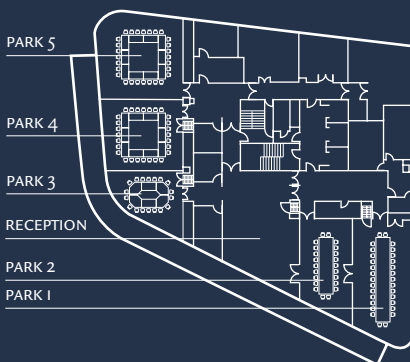

PARK SUITES