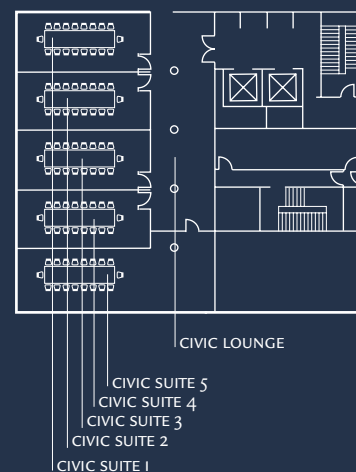

CONFERENCE LEVEL I

Connect with us online

parkplaza.com

#parkplaza