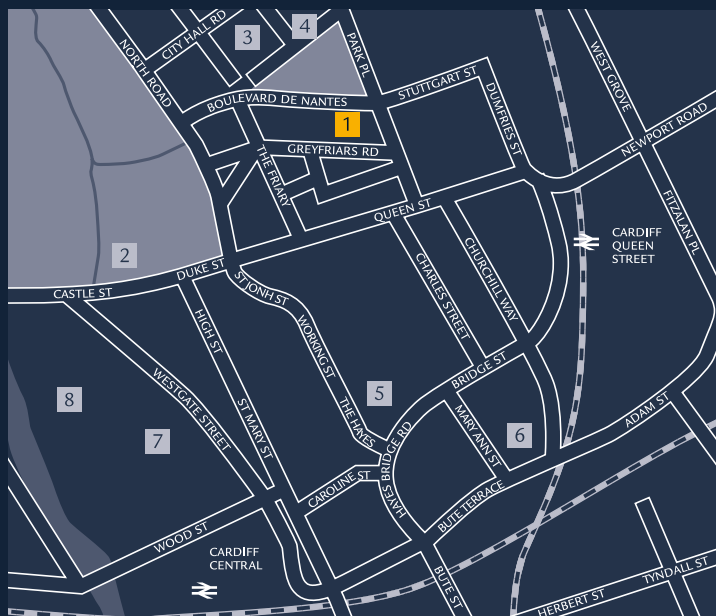

PARK PLAZA CARDIFF

SITUATED ON GREYFRIARS ROAD IN THE CITY CENTRE, THE CONTEMPORARY PARK PLAZA CARDIFF COMBINES SPACIOUS ACCOMMODATION WITH SUPERB FACILITIES AND SPECIALLY-COMMISSIONED ARTWORK. CLOSE TO ICONIC ATTRACTIONS INCLUDING THE PRINCIPALITY STADIUM AND CARDIFF CASTLE.

Regarded as one of the UK's premier cities, Cardiff offers a rich mix of history, culture, shopping and nightlife. From historic attractions such as Cardiff Castle and the National Museum of Wales to the legendary Principality Stadium there's something for everyone. Cardiff offers a choice of charming Edwardian and Victorian arcades with bespoke boutiques and ultra-modern shopping centres with designer brands and high-street fashion.

From its location in the heart of the city, Park Plaza Cardiff places the very best of the Welsh capital at guests' fingertips. Contemporary in design and furnishing, the hotel provides all the facilities for a fun-filled visit to a city replete with ancient history, sporting excellence, romantic ambience and world-class leisure.

Greyfriars Road, Cardiff CF10 3AL

T: +44 (0) 2920 111 111 F: +44 (0) 2920 111 112

ppconf@parkplazahotels.co.uk

parkplaza.com/cardiff

1 PARK PLAZA CARDIFF	6 CARDIFF INTERNATIONAL ARENA
2 CARDIFF CASTLE	7 MILLENNIUM STADIUM
3 CITY HALL	8 CARDIFF RUGBY CLUB
4 NATIONAL MUSEUM & GALLERY OF WALES	
5 ST DAVID'S HALL