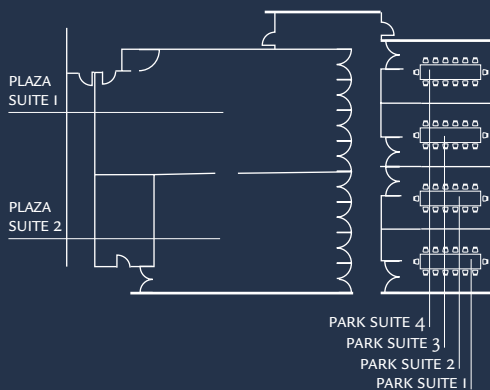

GROUND FLOOR