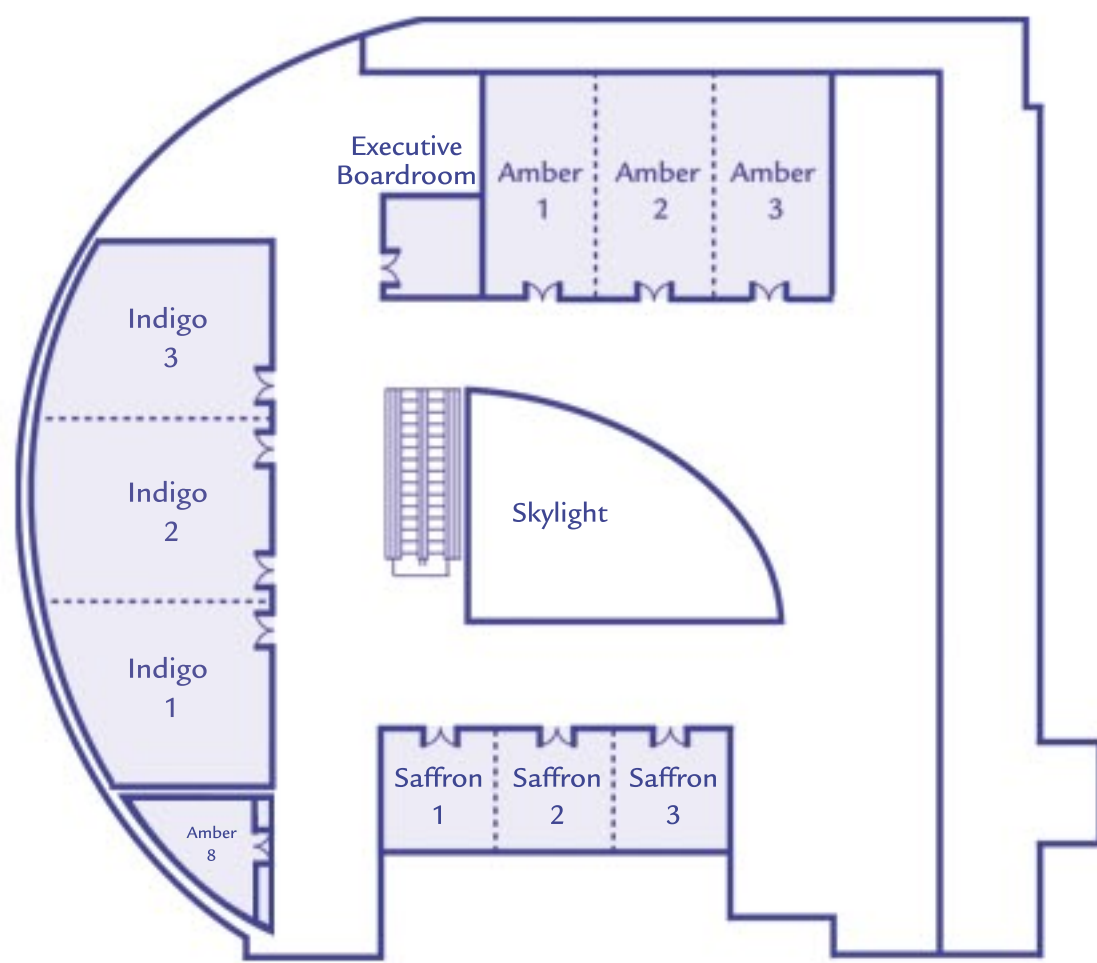

## Meeting Room Floor Plans

Conference Level 3

Conference Level 2

## Meeting Room Configurations

Meeting Room	Area(sq.m)	Height(m)	Buffet	Round Table	Classroom	U-shape	Theatre
Indigo Grand Ballroom	530	3.6	400	30	300	150	500
Indigo 1	147	3.6	70	7	70	50	90
Indigo 2	236	3.6	180	10	100	80	200
Indigo 3	147	3.6	70	7	70	50	90
Amber Golden Ballroom	290	3.5	120	12	130	90	240
Amber 1	100	3.5	-	4	48	35	70
Amber 2	100	3.5	-	4	48	35	70
Amber 3	90	3.5	-	4	48	35	70
Amber 6	97	3	-	4	40	35	70
Amber 7	75	3	-	3	40	30	50
Amber 8	40	3.6	-	-	-	-	-
Saffron 1	40	3	-	-	18	15	20
Saffron 2	40	3	-	-	18	15	20
Saffron 3	40	3	-	-	18	15	20
Executive Boardroom	50	3	-	-	-	-	-