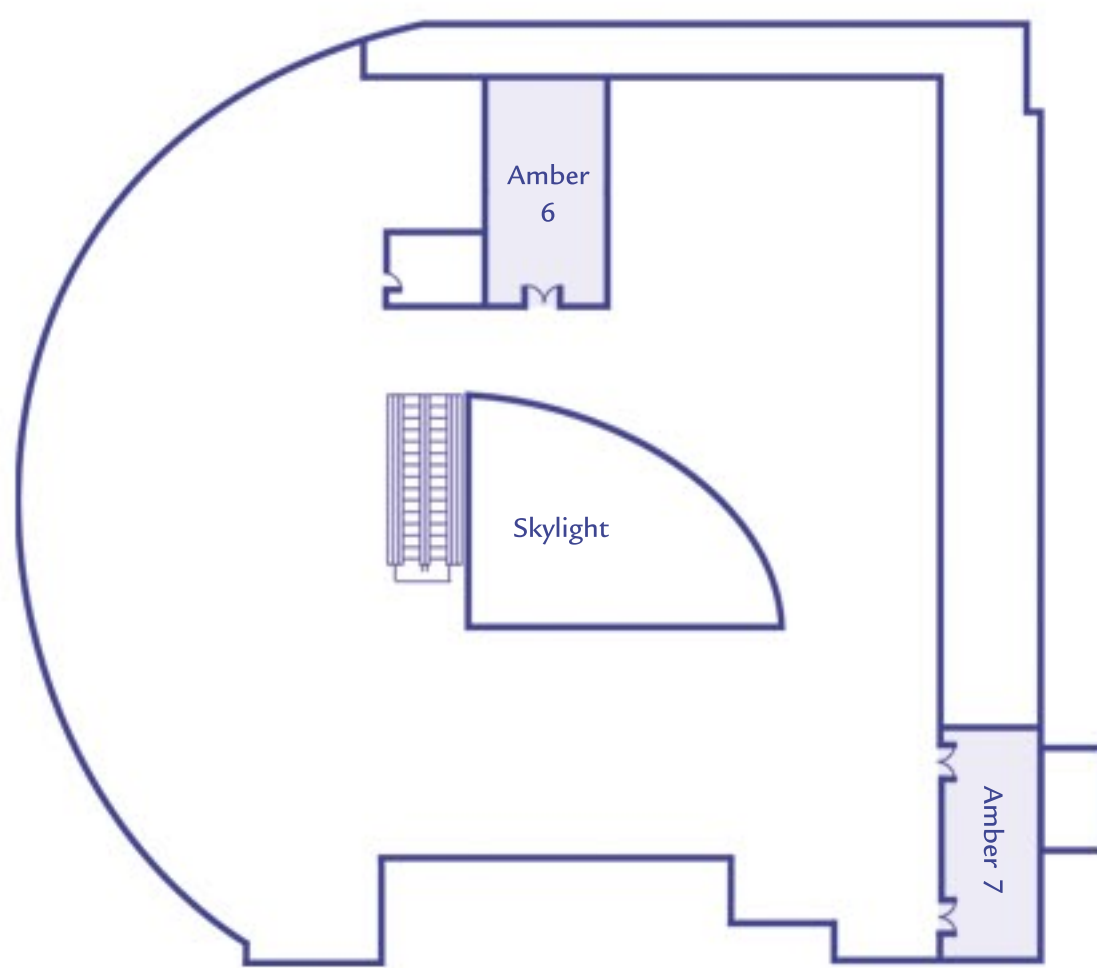

## Meeting Room Floor Plans

Conference Level 3

Conference Level 2

## Meeting Room Configurations

Meeting Room	Area(sq.m)	Height(m)	Buffet	Round Table	Classroom	U-shape	Theatre
Indigo Grand Ballroom	530	3.6	400	30	300	150	500
Indigo 1	147	3.6	70	7	70	50	90
Indigo 2	236	3.6	180	10	100	80	200
Indigo 3	147	3.6	70	7	70	50	90
Amber Golden Ballroom	290	3.5	120	12	130	90	240
Amber 1	100	3.5	-	4	48	35	70
Amber 2	100	3.5	-	4	48	35	70
Amber 3	90	3.5	-	4	48	35	70
Amber 6	97	3	-	4	40	35	70
Amber 7	75	3	-	3	40	30	50
Amber 8	40	3.6	-	-	-	-	-
Saffron 1	40	3	-	-	18	15	20
Saffron 2	40	3	-	-	18	15	20
Saffron 3	40	3	-	-	18	15	20
Executive Boardroom	50	3	-	-	-	-	-