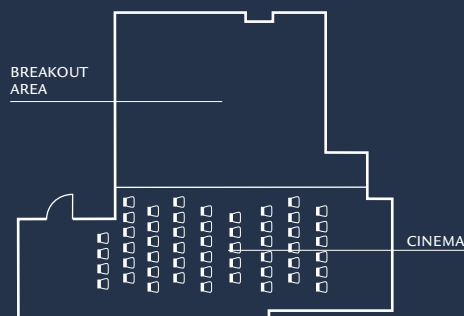

MEETINGS AND EVENTS

Ideal for meetings and social gatherings, Park Plaza Wallstreet Berlin Mitte boasts modern event space that includes two function rooms for up to 140 delegates. With an additional executive top-floor boardroom with stunning views across the city and a private auditorium for exclusive presentations, the hotel is one of Berlin's leading venues. High speed Wi-Fi internet connectivity is available throughout the hotel and the on-site car park can accommodate up to 27 cars.

ROOM NAME	DIMENSION W X L X H(M)	SIZE (M²)	THEATRE	BOARD ROOM	U-SHAPE	CLASS ROOM	CABARET DINNER	BAN- QUET	RECEP- TION
GROUND FLOOR									
NASDAQ	7.0 x 4.0 x 3.4	28	12	12	10	12	-	-	-
NIKKEI	12.0 x 5.0 x 3.4	60	40	28	28	28	-	24	40
DAX	18.0 x 5.0 x 3.4	90	80	38	38	50	-	40	70
NIKKEI & DAX	30.0 x 5.0 x 3.4	150	140	66	66	78	-	64	150
AUDITORIUM	15.0 x 5.0 x 3.2	75	50	-	-	-	-	-	80
TOP FLOOR									
PENTHOUSE	7.0 x 6.0 x 3.6	42	25	12	14	18	-	-	25

GROUND FLOOR

4TH FLOOR

TOP FLOOR

Connect with us online

parkplaza.com

#parkplaza