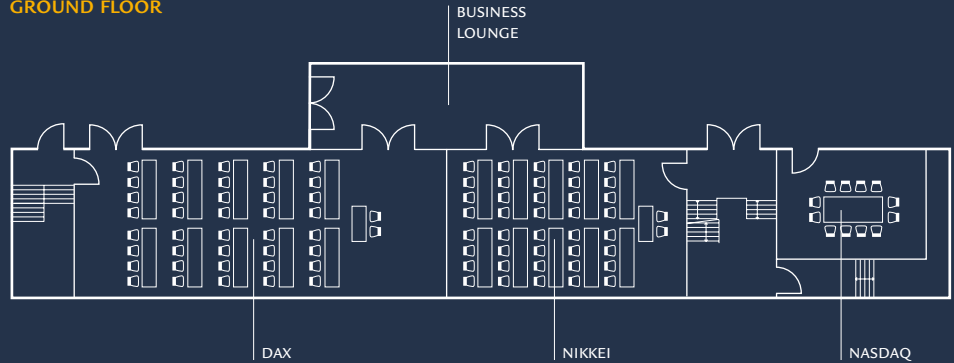

GROUND FLOOR