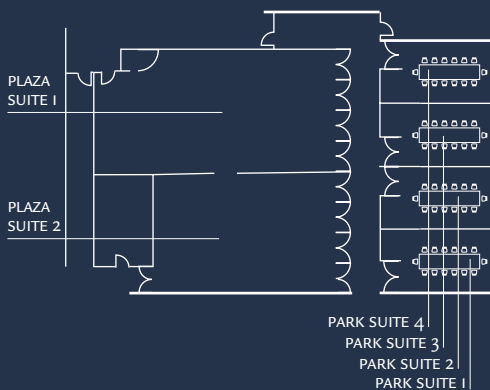

GROUND FLOOR