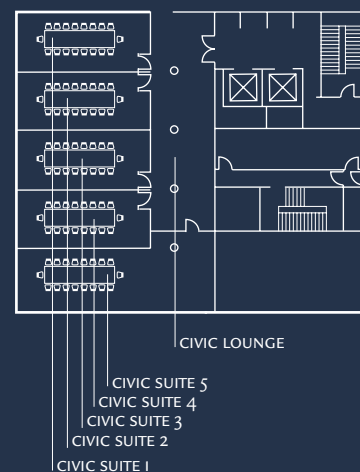

CONFERENCE LEVEL I

Connect with us online

parkplaza.com

#parkplaza