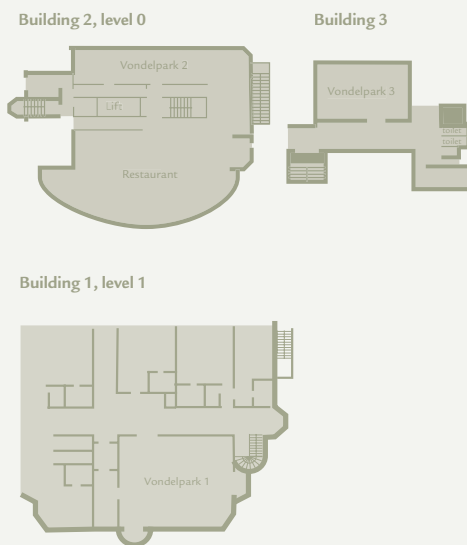

Maps of the meeting rooms

Restaurants & Bars

The hotel's V bar with outdoor terrace and indoor fireplace is perfect for all seasons and is the ideal setting for a relaxing drink and bite. The breakfast restaurant serves a hearty hot and cold buffet breakfast of traditional Dutch cheeses, meats, breads and pastries.