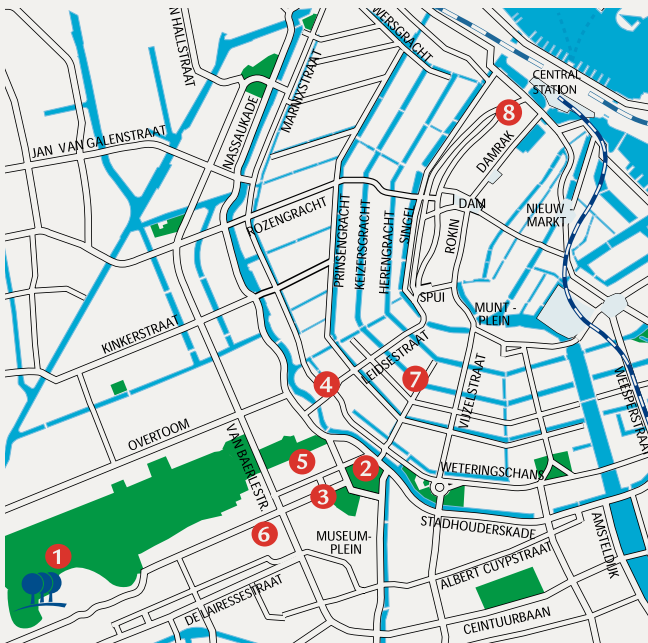

# Park Plaza Vondelpark, Amsterdam

Park Plaza Vondelpark, Amsterdam is situated in one of the most picturesque areas of the city and adjacent to Amsterdam's famous Vondelpark. The hotel offers modern accommodation – recently renovated – excellent function space, breakfast restaurant and a contemporary bar and lounge with a private outdoor terrace.

## Location

- Park Plaza Vondelpark, Amsterdam occupies a prime location in one of the city's most exclusive districts. Just minutes from the city centre, this highly sought-after area is home to some of Amsterdam's most prestigious boutiques, restaurants and private residences as the city's museum and financial districts are just around the corner
- The hotel is near the popular Rijksmuseum, Van Gogh Museum and Leidseplein Square and is only a 20 minute tram ride through the city to Amsterdam Central Station

- |                                           |                          |                                        |
|-------------------------------------------|--------------------------|----------------------------------------|
| <b>1</b> PARK PLAZA VONDELPARK, AMSTERDAM | <b>4</b> LEIDSEPLEIN     | <b>7</b> ANTIQUES AND ART GALLERIES    |
| <b>2</b> RIJKSMUSEUM                      | <b>5</b> P.C. HOOFSTRAAT | <b>8</b> PARK PLAZA VICTORIA AMSTERDAM |
| <b>3</b> VAN GOGH MUSEUM                  | <b>6</b> CONCERT HALL    |                                        |

- Park Plaza Vondelpark, Amsterdam is also conveniently located close to the A10 ring road, RAI convention centre, World Fashion Centre, Business District South Axis, WTC and is only a 15 minute drive from Amsterdam Schiphol airport