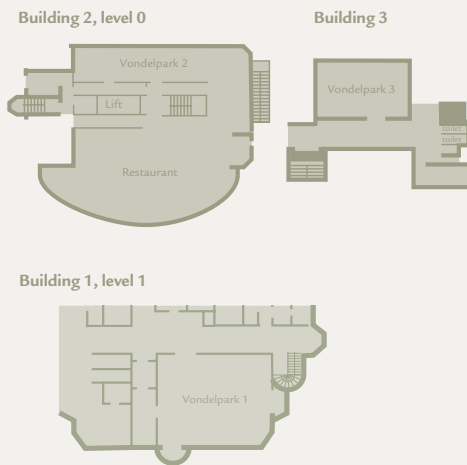

# Meetings & Events

Name	Dimensions	Total m <sup>2</sup>	Height	Theatre	Boardroom	U-Shape	Classroom	Banquet	Cabaret
Vondelpark 1	-	60	-	30	20	20	30	-	30
Vondelpark 2	-	90	-	60	32	32	36	30	45
Vondelpark 3	-	50	-	30	14	15	20	-	20
Restaurant	-	150	-	-	-	-	-	70	-

## Maps of the meeting rooms