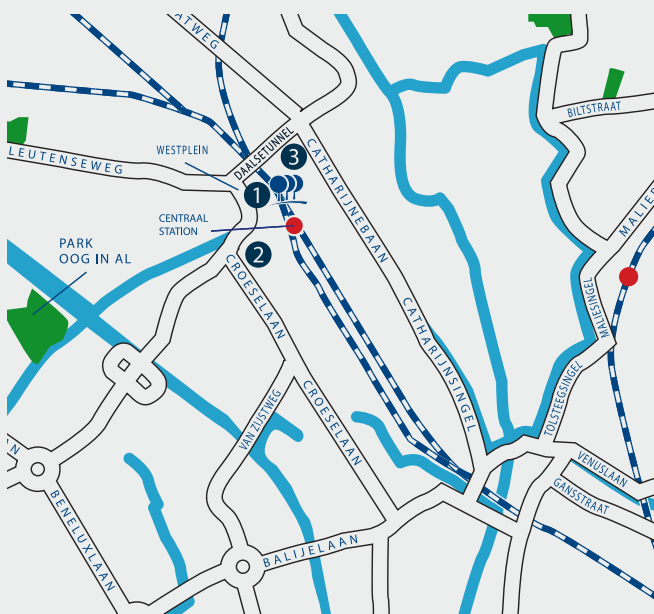

Park Plaza Utrecht is centrally located close to the hustle and bustle of the city and within easy reach of some of Utrecht's most visited attractions. Offering modern accommodation, extensive function space, fitness suite, restaurant and bar, the hotel is an ideal base for business and leisure travellers alike.

Location

- Park Plaza Utrecht is conveniently located close to the city's central station and is within walking distance of 'De Jaarbeurs', conference and exhibition centre.
- The hotel is with five minutes walk of the historic city centre where a plentiful collection of museums, gift shops and attractions can be found. A visit to one of Utrecht's many bars situated on its picturesque canal front is an experience not to be missed

- 1 PARK PLAZA UTRECHT 2 JAARBEURS 3 HOOG CATHARIJNE SHOPPING CENTRE

- The hotel is only 30 minutes from Amsterdam Schiphol Airport by train or taxi and 45 minutes to The Hague, resulting in the city of Utrecht being known as the centre of Holland
- Public transport connections are ample in Utrecht allowing easy access around the city. The hotel is conveniently located within moments of the central bus and tram station, servicing several routes to the outskirts of the city home to some of Holland's largest corporations
- The hotel offers onsite car park for guests travelling to the hotel by car