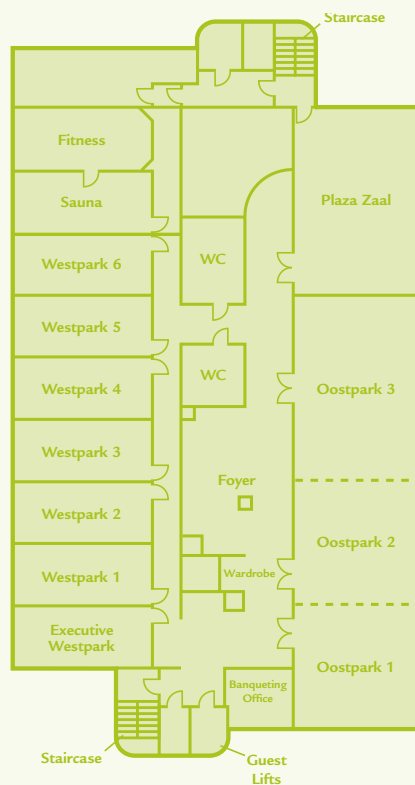

Meetings & Events

Name	Dimensions	Total m²	Height	Theatre	Boardroom	U-Shape	Classroom	Banquet	Cabaret
Plaza Zaal	10 x 7m	70	2.55	50	30	30	40	30	40
Oostpark 1	7 x 7m	49	2.55	30	25	18	25	25	25
Oostpark 2	7 x 7m	49	2.55	30	25	18	25	25	25
Oostpark 3	10 x 7m	70	2.55	60	40	30	40	40	40
Oostpark 1 & 2	14 x 7m	98	2.55	80	55	42	60	50	60
Oostpark 2 & 3	17 x 7m	119	2.55	100	-	-	80	70	80
Oostpark 1, 2 & 3	24 x 7m	168	2.55	120	-	-	120	110	120
Executive Westpark	7 x 3.5m	24.5	2.55	-	12	-	-	-	-
Westpark 1	7 x 3.5m	24.5	2.55	12	12	10	10	-	-
Westpark 2	7 x 3.5m	24.5	2.55	12	12	10	10	-	-
Westpark 3	7 x 3.5m	24.5	2.55	12	12	10	10	-	-
Westpark 4	7 x 3.5m	24.5	2.55	12	12	10	10	-	-
Westpark 5	7 x 3.5m	24.5	2.55	12	12	10	10	-	-
Westpark 6	7 x 3.5m	24.5	2.55	12	12	10	10	-	-
Private dining room	8 x 8	64	2.55	30	24	16	18	45	18

Meeting facilities include

Perfect for corporate meetings and private entertaining for up to 120 delegates, the dedicated conference floor boasts 11 fully-equipped function rooms each with natural daylight and onsite technical and audiovisual support. On the ground floor, the hotel's private dining room is the ideal place for smaller meetings and intimate dining. Wi-Fi connectivity is available on the conference floor and throughout the entire hotel.