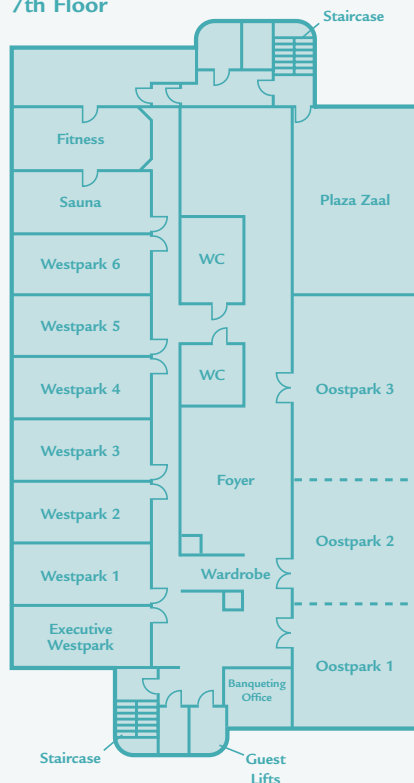

## Guest Rooms and Facilities

- Park Plaza Utrecht offers 120 spacious and air-conditioned guest rooms including superior and executive rooms, each with plenty of natural light, Wi-Fi internet, mini bar, safe and tea & coffee making facilities

# Meetings & Events

Name	Dimensions	Total m <sup>2</sup>	Height	Theatre	Boardroom	U-Shape	Classroom	Banquet	Cabaret
Plaza Zaal	10 x 7m	70	2.55	50	30	30	40	30	40
Oostpark 1	7 x 7m	49	2.55	30	25	18	25	25	25
Oostpark 2	7 x 7m	49	2.55	30	25	18	25	25	25
Oostpark 3	10 x 7m	70	2.55	60	40	30	40	40	40
Oostpark 1 & 2	14 x 7m	98	2.55	80	55	42	60	50	60
Oostpark 2 & 3	17 x 7m	119	2.55	100	-	-	80	70	80
Oostpark 1, 2 & 3	24 x 7m	168	2.55	120	-	-	120	110	120
Executive Westpark	7 x 3.5m	24.5	2.55	-	12	-	-	-	-
Westpark 1	7 x 3.5m	24.5	2.55	12	12	10	10	-	-
Westpark 2	7 x 3.5m	24.5	2.55	12	12	10	10	-	-
Westpark 3	7 x 3.5m	24.5	2.55	12	12	10	10	-	-
Westpark 4	7 x 3.5m	24.5	2.55	12	12	10	10	-	-
Westpark 5	7 x 3.5m	24.5	2.55	12	12	10	10	-	-
Westpark 6	7 x 3.5m	24.5	2.55	12	12	10	10	-	-
Private dining room	8 x 8	64	2.55	30	24	16	18	45	18

## Meeting facilities include

Perfect for corporate meetings and private entertaining for up to 120 delegates, the dedicated conference floor boasts 11 fully-equipped function rooms each with natural daylight and onsite technical and audiovisual support. On the ground floor, the hotel's private dining room is the ideal place for smaller meetings and intimate dining. Wi-Fi connectivity is available on the conference floor and throughout the entire hotel.

## Restaurants & Bars

The hotel's Plein 50 restaurant, bar and brasserie is situated off the lobby on the ground floor for relaxed all day dining. The bar provides a pleasant ambience in which to enjoy a cocktail, beer or glass of wine and during the summer months guests can enjoy lunch or a drink on the hotel's patio, observing the lively city activity. Room service is also available.