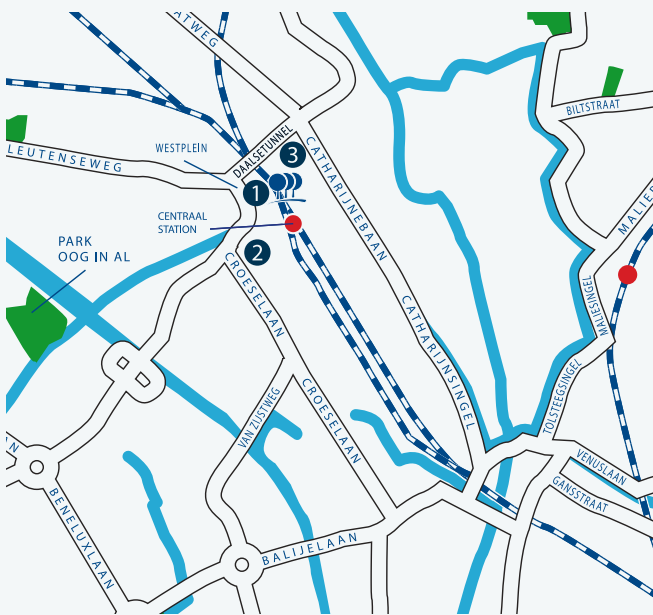

Park Plaza Utrecht is centrally located close to the hustle and bustle of the city and within easy reach of some of Utrecht's most visited attractions. Offering modern accommodation, extensive function space, fitness suite, restaurant and bar, the hotel is an ideal base for business and leisure travellers alike.

## Location

- Park Plaza Utrecht is conveniently located close to the city's central station and is within walking distance of 'De Jaarbeurs', conference and exhibition centre.
- The hotel is with five minutes walk of the historic city centre where a plentiful collection of museums, gift shops and attractions can be found. A visit to one of Utrecht's many bars situated on its picturesque canal front is an experience not to be missed

- 1 PARK PLAZA UTRECHT      2 JAARBEURS      3 HOOG CATHARIJNE SHOPPING CENTRE

- The hotel is only 30 minutes from Amsterdam Schiphol Airport by train or taxi and 45 minutes to The Hague, resulting in the city of Utrecht being known as the centre of Holland
- Public transport connections are ample in Utrecht allowing easy access around the city. The hotel is conveniently located within moments of the central bus and tram station, servicing several routes to the outskirts of the city home to some of Holland's largest corporations
- The hotel offers onsite car park for guests travelling to the hotel by car