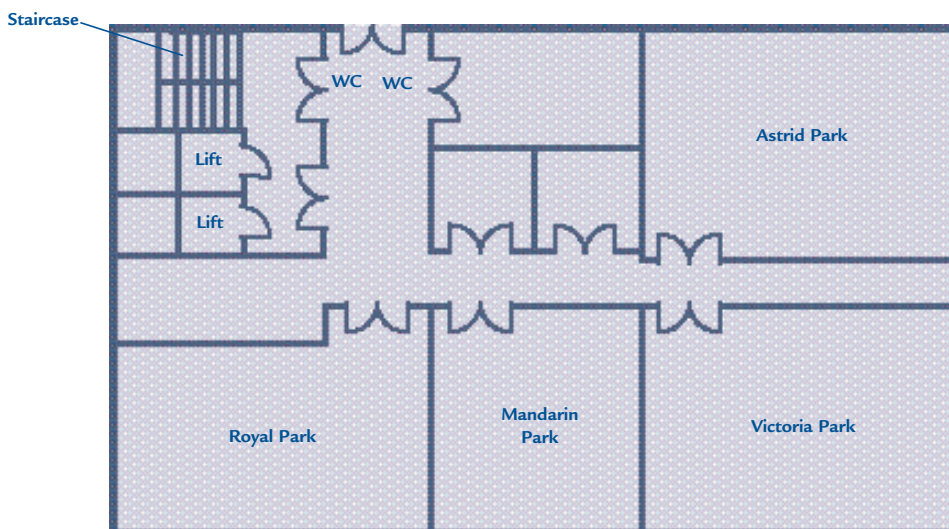

Plattegrond / Floorplan

Level One

Level Two