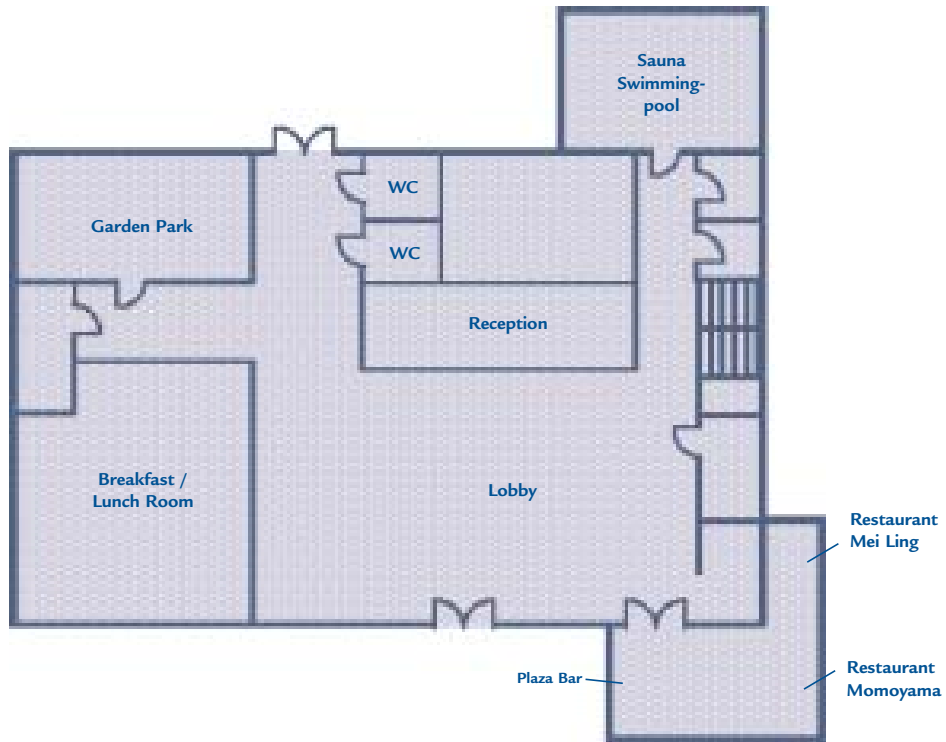

Afmetingen/Dimensions	Mandarin Park	Royal Park	Garden Park	Victoria Park	Astrid Park	Boardroom suites
Lengte in m / Length in m	8	10	11	11	11	7
Breedte in m / Width in m	7	7	7.5	8	8	3.5
Oppervlakte in m2 / Area sq metres	56	70	82.5	88	88	24.5
Hoogte in m / Height in m	3	3	3	3	3	2.25

Alle zalen en suites zijn standaard voorzien van daglicht, airconditioning, white board, flip-over, projectiescherm en conference kit.

All meeting rooms and suites are equipped with natural daylight, air-conditioning, white board, flipchart, projection screen and conference kit as standard.

Room layouts

Boardroom

U-Shape

Classroom

Theatre

Cabaret

Plattegrond / Floorplan

Level One

Level Two

Kamerfaciliteiten / amenities and features guestrooms

Executive Room

Superior kamers / Superior rooms:

- Air-conditioning
- Föhn / hair dryer
- Draadloos Internet / wireless-LAN
- Pay TV
- Analoog telefoon met modem connectie / analogue telephone with modem connection
- Safe / in-room safe
- Mini-bar
- Broekenpers / trouser press