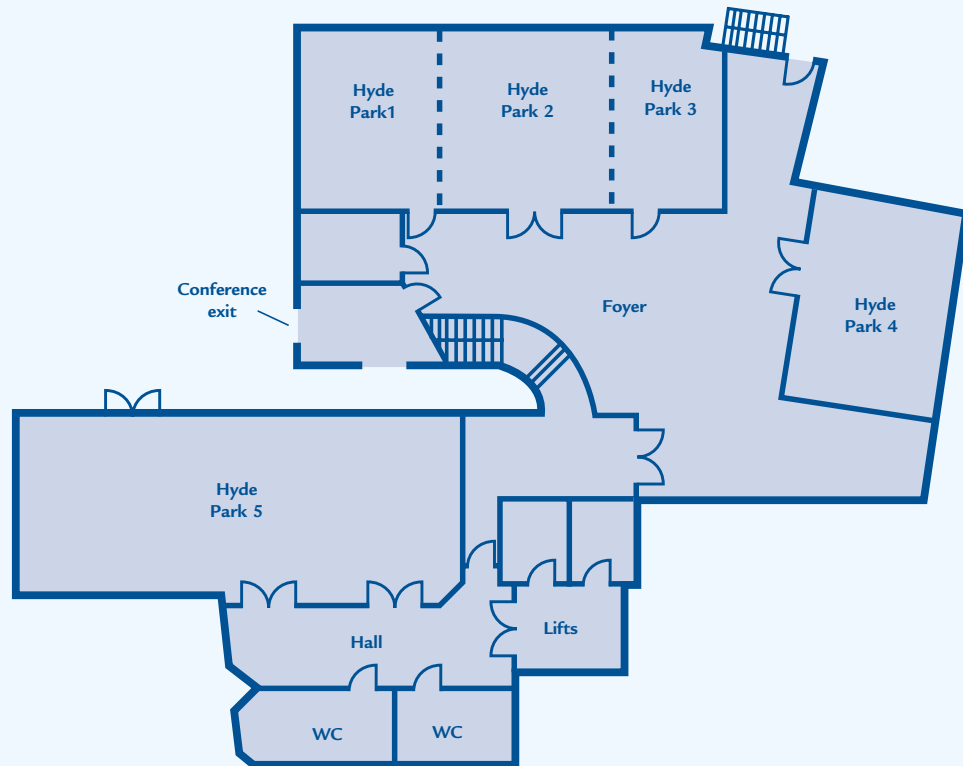

Conferentie faciliteiten / Conference Facilities

Meeting Rooms	Vondelpark	Central Park 1	Central Park 2	Central Park 3	Central Park 4	Central Park 1+2
Verdieping /Floor	Victoria	Mezzanine	Mezzanine	Mezzanine	Mezzanine	Mezzanine
	Wing					
Capaciteit / Capacities:						
Boardroom	25	28	28	10	20	50
U-shape	24	20	20	-	-	46
Classroom	36	30	30	-	-	80
Theatre	60	60	60	-	-	130
Dinner	40	30	30	10	-	70
Reception	75	40	40	-	-	100
Afmetingen / Dimensions						
Lengte in m /	16.5	7.5	7.5	6.5	13.5	15
Length in m						
Breedte in m /	7	9	9	4	6	9
Width in m						
Oppervlakte in m ² /	115.5	67.5	67.5	26	81	135
Area sq metres						
Hoogte in m /	2.75	2.75	2.75	2.75	3	2.75
Height in m						
Verlichting / Lighting						
Dimmers /	✓	✓	✓	✓	✓	✓
Dimmer						
Schakelaars in de zaal/	✓	✓	✓	✓	✓	✓
Controls in rooms						
Daglicht / Natural daylight		✓	✓		✓	✓
Overige/ Other						
Stopcontacten/	✓	✓	✓	✓	✓	✓
Power sockets						
Telefoon dataports/	✓	✓	✓	✓	✓	✓
Telephone dataports						
Televisieaansluiting/	✓	✓	✓	✓	✓	✓
Television points						
Air-conditioning	✓	✓	✓	✓	✓	✓

Room layouts

Boardroom

U-Shape

Classroom

conferences

Hyde Park 1	Hyde Park 2	Hyde Park 3	Hyde Park 4	Hyde Park 5	Hyde Park 1+2	Hyde Park 2+3	Hyde Park 1+2+3
Garden Wing	Garden Wing	Garden Wing	Garden Wing	Garden Wing	Garden Wing	Garden Wing	Garden Wing
-1	-1	-1	-1	-1	-1	-1	-1
22	28	14	24	54	46	46	62
16	20	10	20	46	32	32	50
24	40	16	24	88	48	48	80
48	60	30	50	150	100	100	150
24	30	14	24	80	56	56	80
34	50	26	34	120	65	65	120
5.5	7	4.5	8	17	12.5	11.5	17.5
6.5	6.5	6.5	6.5	7.5	6.5	6.5	6.5
35.75	45.5	29.25	52	127.5	81.25	74.75	113.75
2.75	2.75	2.75	2.75	2.75	2.75	2.75	2.75
✓	✓	✓	✓	✓	✓	✓	✓
✓	✓	✓	✓	✓	✓	✓	✓
✓	✓	✓	✓	✓	✓	✓	✓
✓	✓	✓	✓	✓	✓	✓	✓
✓	✓	✓	✓	✓	✓	✓	✓
✓	✓	✓	✓	✓	✓	✓	✓

Theatre

Dinner

Reception

Plattegrond / Floorplan

Garden Wing /-1 floor

Mezzanine

Boardroom

Conference Room