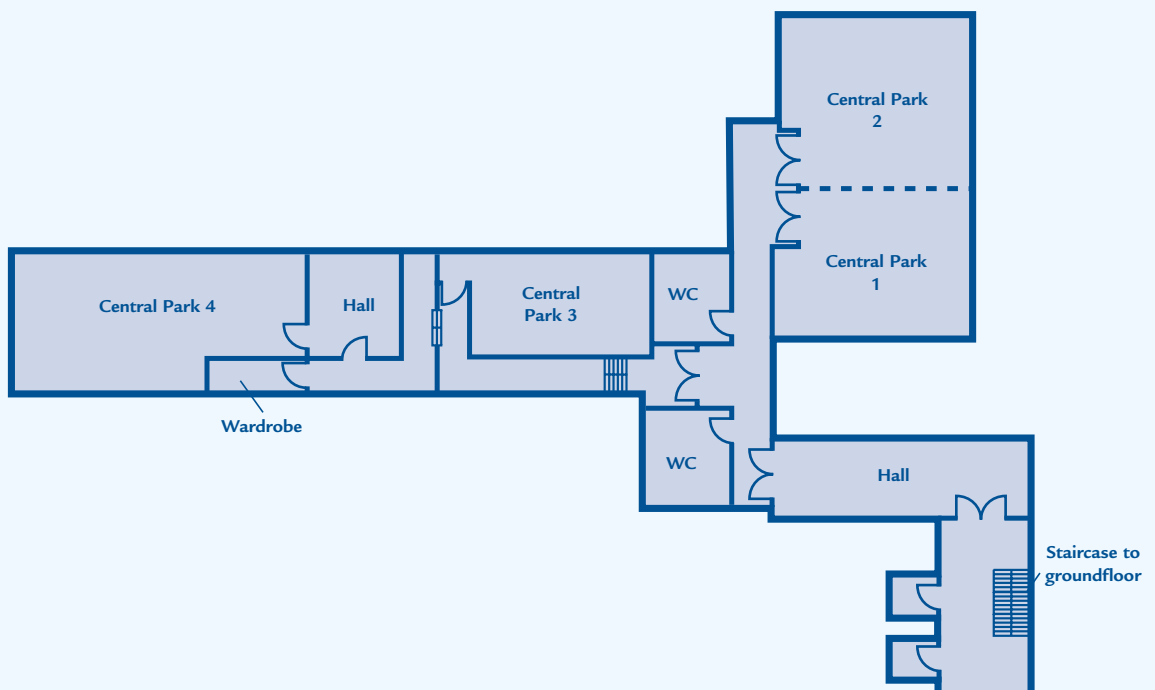

Conferentie faciliteiten / Conference Facilities

Meeting Rooms	Vondelpark	Central Park 1	Central Park 2	Central Park 3	Central Park 4	Central Park 1+2
Verdieping /Floor	Victoria	Mezzanine	Mezzanine	Mezzanine	Mezzanine	Mezzanine
	Wing					
Capaciteit / Capacities:						
Boardroom	25	28	28	10	20	50
U-shape	24	20	20	-	-	46
Classroom	36	30	30	-	-	80
Theatre	60	60	60	-	-	130
Dinner	40	30	30	10	-	70
Reception	75	40	40	-	-	100
Afmetingen / Dimensions						
Lengte in m /	16.5	7.5	7.5	6.5	13.5	15
Length in m						
Breedte in m /	7	9	9	4	6	9
Width in m						
Oppervlakte in m ² /	115.5	67.5	67.5	26	81	135
Area sq metres						
Hoogte in m /	2.75	2.75	2.75	2.75	3	2.75
Height in m						
Verlichting / Lighting						
Dimmers /	✓	✓	✓	✓	✓	✓
Dimmer						
Schakelaars in de zaal/	✓	✓	✓	✓	✓	✓
Controls in rooms						
Daglicht / Natural daylight		✓	✓		✓	✓
Overige/ Other						
Stopcontacten/	✓	✓	✓	✓	✓	✓
Power sockets						
Telefoon dataports/	✓	✓	✓	✓	✓	✓
Telephone dataports						
Televisieaansluiting/	✓	✓	✓	✓	✓	✓
Television points						
Air-conditioning	✓	✓	✓	✓	✓	✓

Room layouts

Boardroom

U-Shape

Classroom

conferences

Hyde Park 1	Hyde Park 2	Hyde Park 3	Hyde Park 4	Hyde Park 5	Hyde Park 1+2	Hyde Park 2+3	Hyde Park 1+2+3
Garden Wing	Garden Wing	Garden Wing	Garden Wing	Garden Wing	Garden Wing	Garden Wing	Garden Wing
-1	-1	-1	-1	-1	-1	-1	-1
22	28	14	24	54	46	46	62
16	20	10	20	46	32	32	50
24	40	16	24	88	48	48	80
48	60	30	50	150	100	100	150
24	30	14	24	80	56	56	80
34	50	26	34	120	65	65	120
5.5	7	4.5	8	17	12.5	11.5	17.5
6.5	6.5	6.5	6.5	7.5	6.5	6.5	6.5
35.75	45.5	29.25	52	127.5	81.25	74.75	113.75
2.75	2.75	2.75	2.75	2.75	2.75	2.75	2.75
✓	✓	✓	✓	✓	✓	✓	✓
✓	✓	✓	✓	✓	✓	✓	✓
✓	✓	✓	✓	✓	✓	✓	✓
✓	✓	✓	✓	✓	✓	✓	✓
✓	✓	✓	✓	✓	✓	✓	✓
✓	✓	✓	✓	✓	✓	✓	✓

Theatre

Dinner

Reception

Plattegrond / Floorplan

Garden Wing /-1 floor

Mezzanine

Boardroom

Conference Room