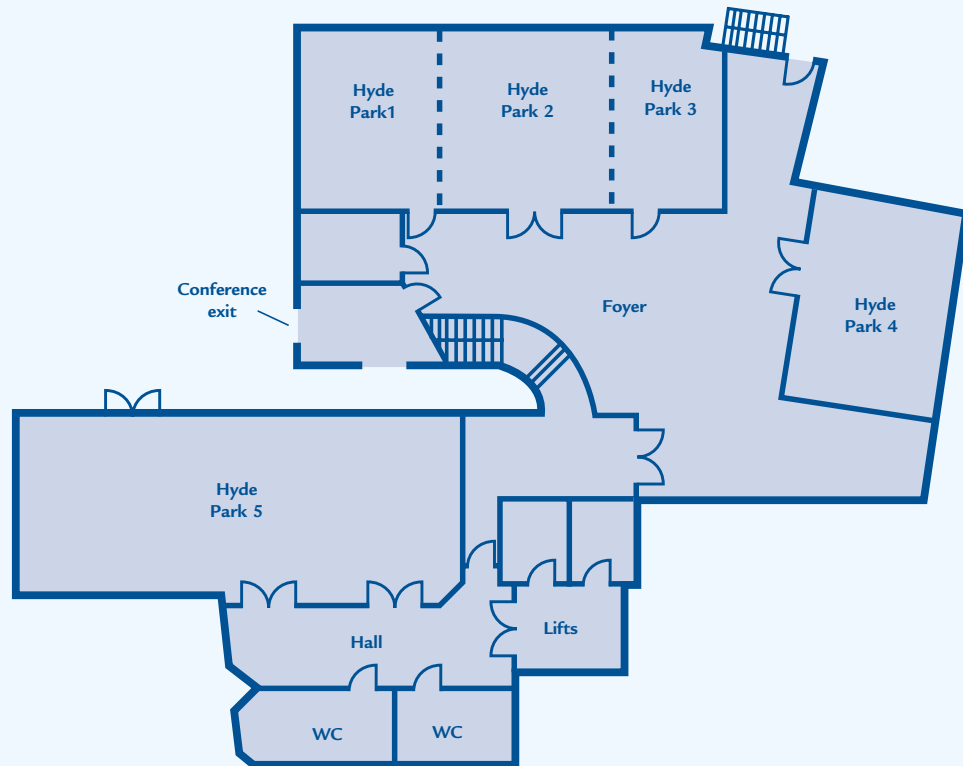

Room layouts

Boardroom

U-Shape

Classroom

conferences

| Hyde Park 1 | Hyde Park 2 | Hyde Park 3 | Hyde Park 4 | Hyde Park 5 | Hyde Park 1+2 | Hyde Park 2+3 | Hyde Park 1+2+3 |
|-------------|-------------|-------------|-------------|-------------|---------------|---------------|-----------------|
| Garden Wing | Garden Wing | Garden Wing | Garden Wing | Garden Wing | Garden Wing | Garden Wing | Garden Wing |
| -1 | -1 | -1 | -1 | -1 | -1 | -1 | -1 |
| 22 | 28 | 14 | 24 | 54 | 46 | 46 | 62 |
| 16 | 20 | 10 | 20 | 46 | 32 | 32 | 50 |
| 24 | 40 | 16 | 24 | 88 | 48 | 48 | 80 |
| 48 | 60 | 30 | 50 | 150 | 100 | 100 | 150 |
| 24 | 30 | 14 | 24 | 80 | 56 | 56 | 80 |
| 34 | 50 | 26 | 34 | 120 | 65 | 65 | 120 |
| 5.5 | 7 | 4.5 | 8 | 17 | 12.5 | 11.5 | 17.5 |
| 6.5 | 6.5 | 6.5 | 6.5 | 7.5 | 6.5 | 6.5 | 6.5 |
| 35.75 | 45.5 | 29.25 | 52 | 127.5 | 81.25 | 74.75 | 113.75 |
| 2.75 | 2.75 | 2.75 | 2.75 | 2.75 | 2.75 | 2.75 | 2.75 |
| ✓ | ✓ | ✓ | ✓ | ✓ | ✓ | ✓ | ✓ |
| ✓ | ✓ | ✓ | ✓ | ✓ | ✓ | ✓ | ✓ |
| ✓ | ✓ | ✓ | ✓ | ✓ | ✓ | ✓ | ✓ |
| ✓ | ✓ | ✓ | ✓ | ✓ | ✓ | ✓ | ✓ |
| ✓ | ✓ | ✓ | ✓ | ✓ | ✓ | ✓ | ✓ |
| ✓ | ✓ | ✓ | ✓ | ✓ | ✓ | ✓ | ✓ |

Theatre

Dinner

Reception

Plattegrond / Floorplan

Garden Wing /-1 floor

Mezzanine

Boardroom

Conference Room

Locatie/ Location

Centraal gelegen, direct tegenover het Centraal Station, op loopafstand van de Dam en andere bezienswaardigheden.

Centrally located, right across the Central Railway Station, within walking distance of Dam Square and other area attractions.