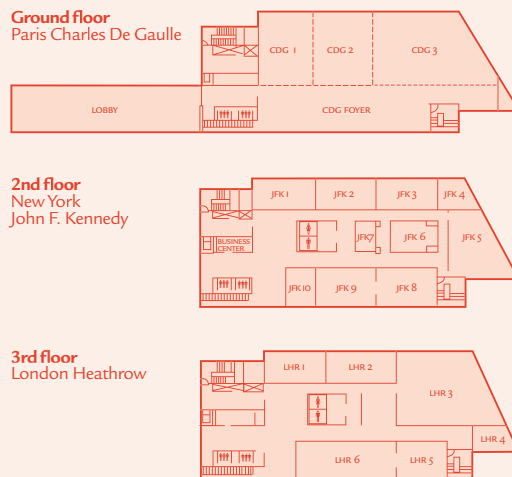

Meeting facilities

Park Plaza Amsterdam Airport offers the perfect location for your meeting with 19 multi-functional meeting rooms for up to 800 delegates and 6 business suites for smaller meetings. All have natural daylight, air conditioning and wireless internet. So the next time you are planning a small business meeting or big social event, let us help.

Maps of the meeting rooms

Restaurants & Bars

- **Restaurant.** Explore various culinary delights inspired by a range of cuisines. In this restaurant you are welcome to enjoy a delicious lunch or dinner, breakfast is also served every morning.
- **Bar-Lounge.** Our stylish yet cozy lounge bar The Waterwolf is an informal venue to end the day. In the bar we serve snacks and a large selection of cocktails and international distilled beverages. Open daily till 1am.