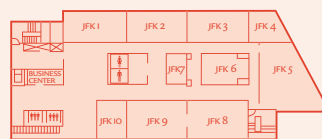

2nd floor New York John F. Kennedy