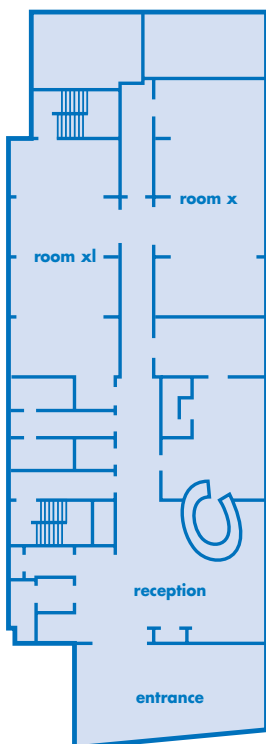

**additional features of art suites**

- kitchen area
- tea and coffee making facilities
- bath
- balcony

**restaurants and bars****factory restaurant and bar**

historic hall serving à la carte cuisine

**1st floor "ermelerhaus"**

## conference & banqueting room capacities

conference rooms	size in sqm	height	theatre	boardroom	u-shape	classroom	parliament
x	67	3,5	54	20	30	28	36
xl	67	3,5	54	20	30	28	36
factory	-	3,5	130	-	100	-	50
factory room	32	3,5	30	25	30	-	30
bel etage	180	-	-	-	-	-	-
rosenzimmer	29	3,5	25	15	-	15	15
vogelzimmer	34	3,5	-	-	-	-	-
fechhelmsaal	69	3,5	65	30	35	25	30
christozimmer	32	3,5	30	25	25	20	20

### first floor