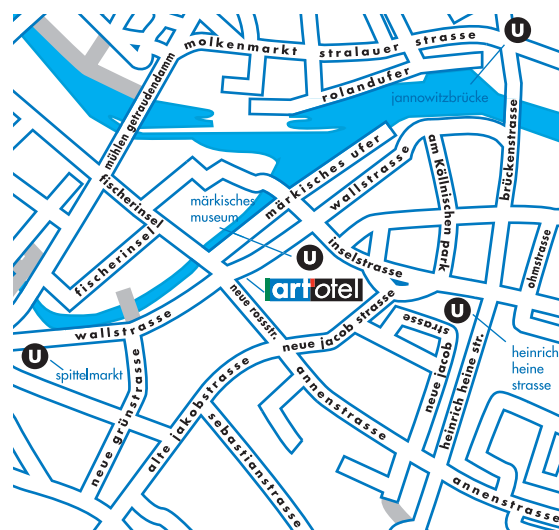

berlin mitte

artotel

fact sheet | art'otel berlin mitte

location

- located in the historical centre of berlin
- situated near the 'alexanderplatz' and the 'reichstag' (the german government)
- ideal public transportation connections (underground station opposite the hotel)
- 5 minutes drive from the train station 'ostbahnhof'
- 20 minutes drive from berlin's international airport 'tegel'

area attractions

- a short walk from the nikolai district the historical centre of berlin
- "reichstag" building
- kaiser friedrich wilhelm memorial church
- brandenburger tor
- "potsdamer platz" the new heart of berlin
- gendarmenmarkt
- castle charlottenburg
- icc international fair and congress centre berlin

G. Baselitz

g. baselitz exhibition