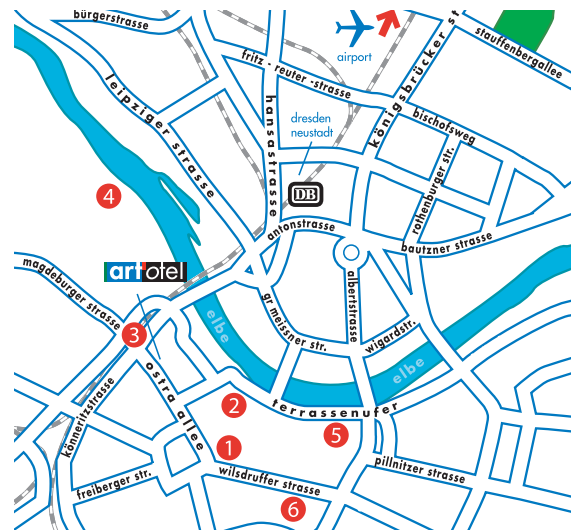

area attractions:

- semper opera house
- zwinger
- church of our lady 'frauenkirche'
- blue wonder bridge
- brühl's terrace
- saxon switzerland near dresden

1 zwinger	4 fair
2 semper opera house	5 church of our lady
3 yenidze	6 church of the cross

a.r. penck
a.r. penck exhibition