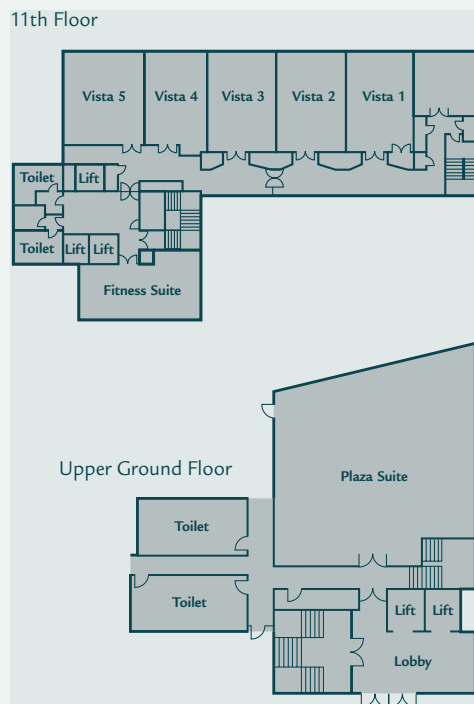

## Guest Rooms and Facilities

- Each of the hotel's 178 stylish guest rooms are spacious, tastefully designed and fully air-conditioned offering every modern comfort

- All guest rooms are equipped with Internet access, Sky sports, on demand movie and music channels, tea & coffee making facilities, laptop safe, mini bar, iron and ironing board and large work space. For those staying at executive level, guests also receive a luxury bathrobe and slippers plus complimentary breakfast, morning newspaper and executive tray featuring additional amenities, wine and mineral water
- Fitness suite features weight-resistance machines and cardiovascular equipment with luxury towels and ice-cold water, all complimentary for hotel guests
- Wi-Fi connectivity is available throughout the hotel

# Meetings & Events

Name	Dimensions	Height	Theatre	Boardroom	U-Shape	Classroom	Cabaret	Dinner	Dinner Dance	Reception
Vista 1	9m x 6m	2.2m	50	16	24	24	24	30	-	50
Vista 2	9m x 6m	2.2m	50	16	24	24	24	30	-	50
Vista 3	9m x 6m	2.2m	50	16	24	24	24	30	-	50
Vista 4	9m x 5m	2.2m	40	16	20	20	24	30	-	50
Vista 5	9m x 7m	2.2m	55	16	26	24	24	40	-	60
Vista 1&2	9m x 12m	2.2m	100	24	30	45	48	60	60	100
Vista 3&4	9m x 11m	2.2m	90	22	28	36	48	60	60	100
Vista 1, 2&3	9m x 18m	2.2m	135	-	45	63	72	90	90	170
Vista 1-4	9m x 23m	2.2m	175	-	-	90	96	130	130	220
Plaza Suite	13m x 10m	2.2m	60	24	30	45	56	60	60	60
Syndicate Bedrooms	-	-	-	10	-	-	-	-	-	-

## Meeting facilities include

The hotel offers 12 meeting rooms comprising an 11th floor conference suite with stunning views of the city, a large meeting room with terrace on the ground floor and a further six syndicate rooms. Accommodating up to 220 guests, Park Plaza Nottingham's meeting facilities – all with neutral décor, natural daylight and Wi-Fi internet access – are ideal for any event including meetings, conferences and weddings