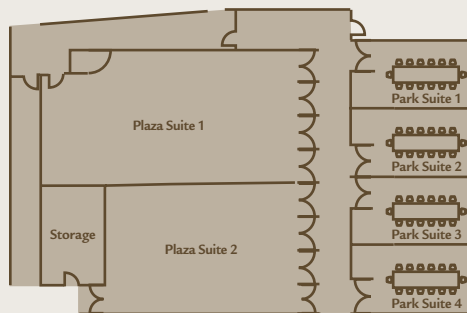

Ground Floor