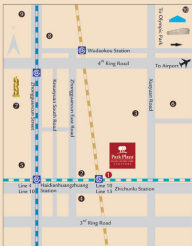

Park Plaza Beijing Science Park

The Park Plaza Beijing Science Park features 387 well-appointed guest rooms including 28 suites, providing contemporary, comfortable accommodation. 5 outstanding restaurants and bars present the best of Asian and Western cuisine and for business there are 12 fully-equipped meeting rooms.

Location

- Conveniently located in Zhongguancun - Beijing's Silicon Valley
- Surrounded by scientific institutes, universities and hi-tech companies and within easy reach of many of Beijing's cultural and historical sites
- Easy access to the CBD, China National Convention Center and Beijing Capital Airport
- 2 minutes walk to Zhichunlu subway station lines 10 and 13

- | | |
|--|------------------------------------|
| ① Park Plaza Beijing Science Park | ② Sigma Tower |
| ③ Beijing University of Aeronautics & Astronautics | ④ Walmart |
| ⑤ Carrefour | ⑥ Peking University Third Hospital |
| ⑦ Zhongguancun | ⑧ Tsinghua University |
| ⑨ Peking University | ⑩ China National Convention Center |